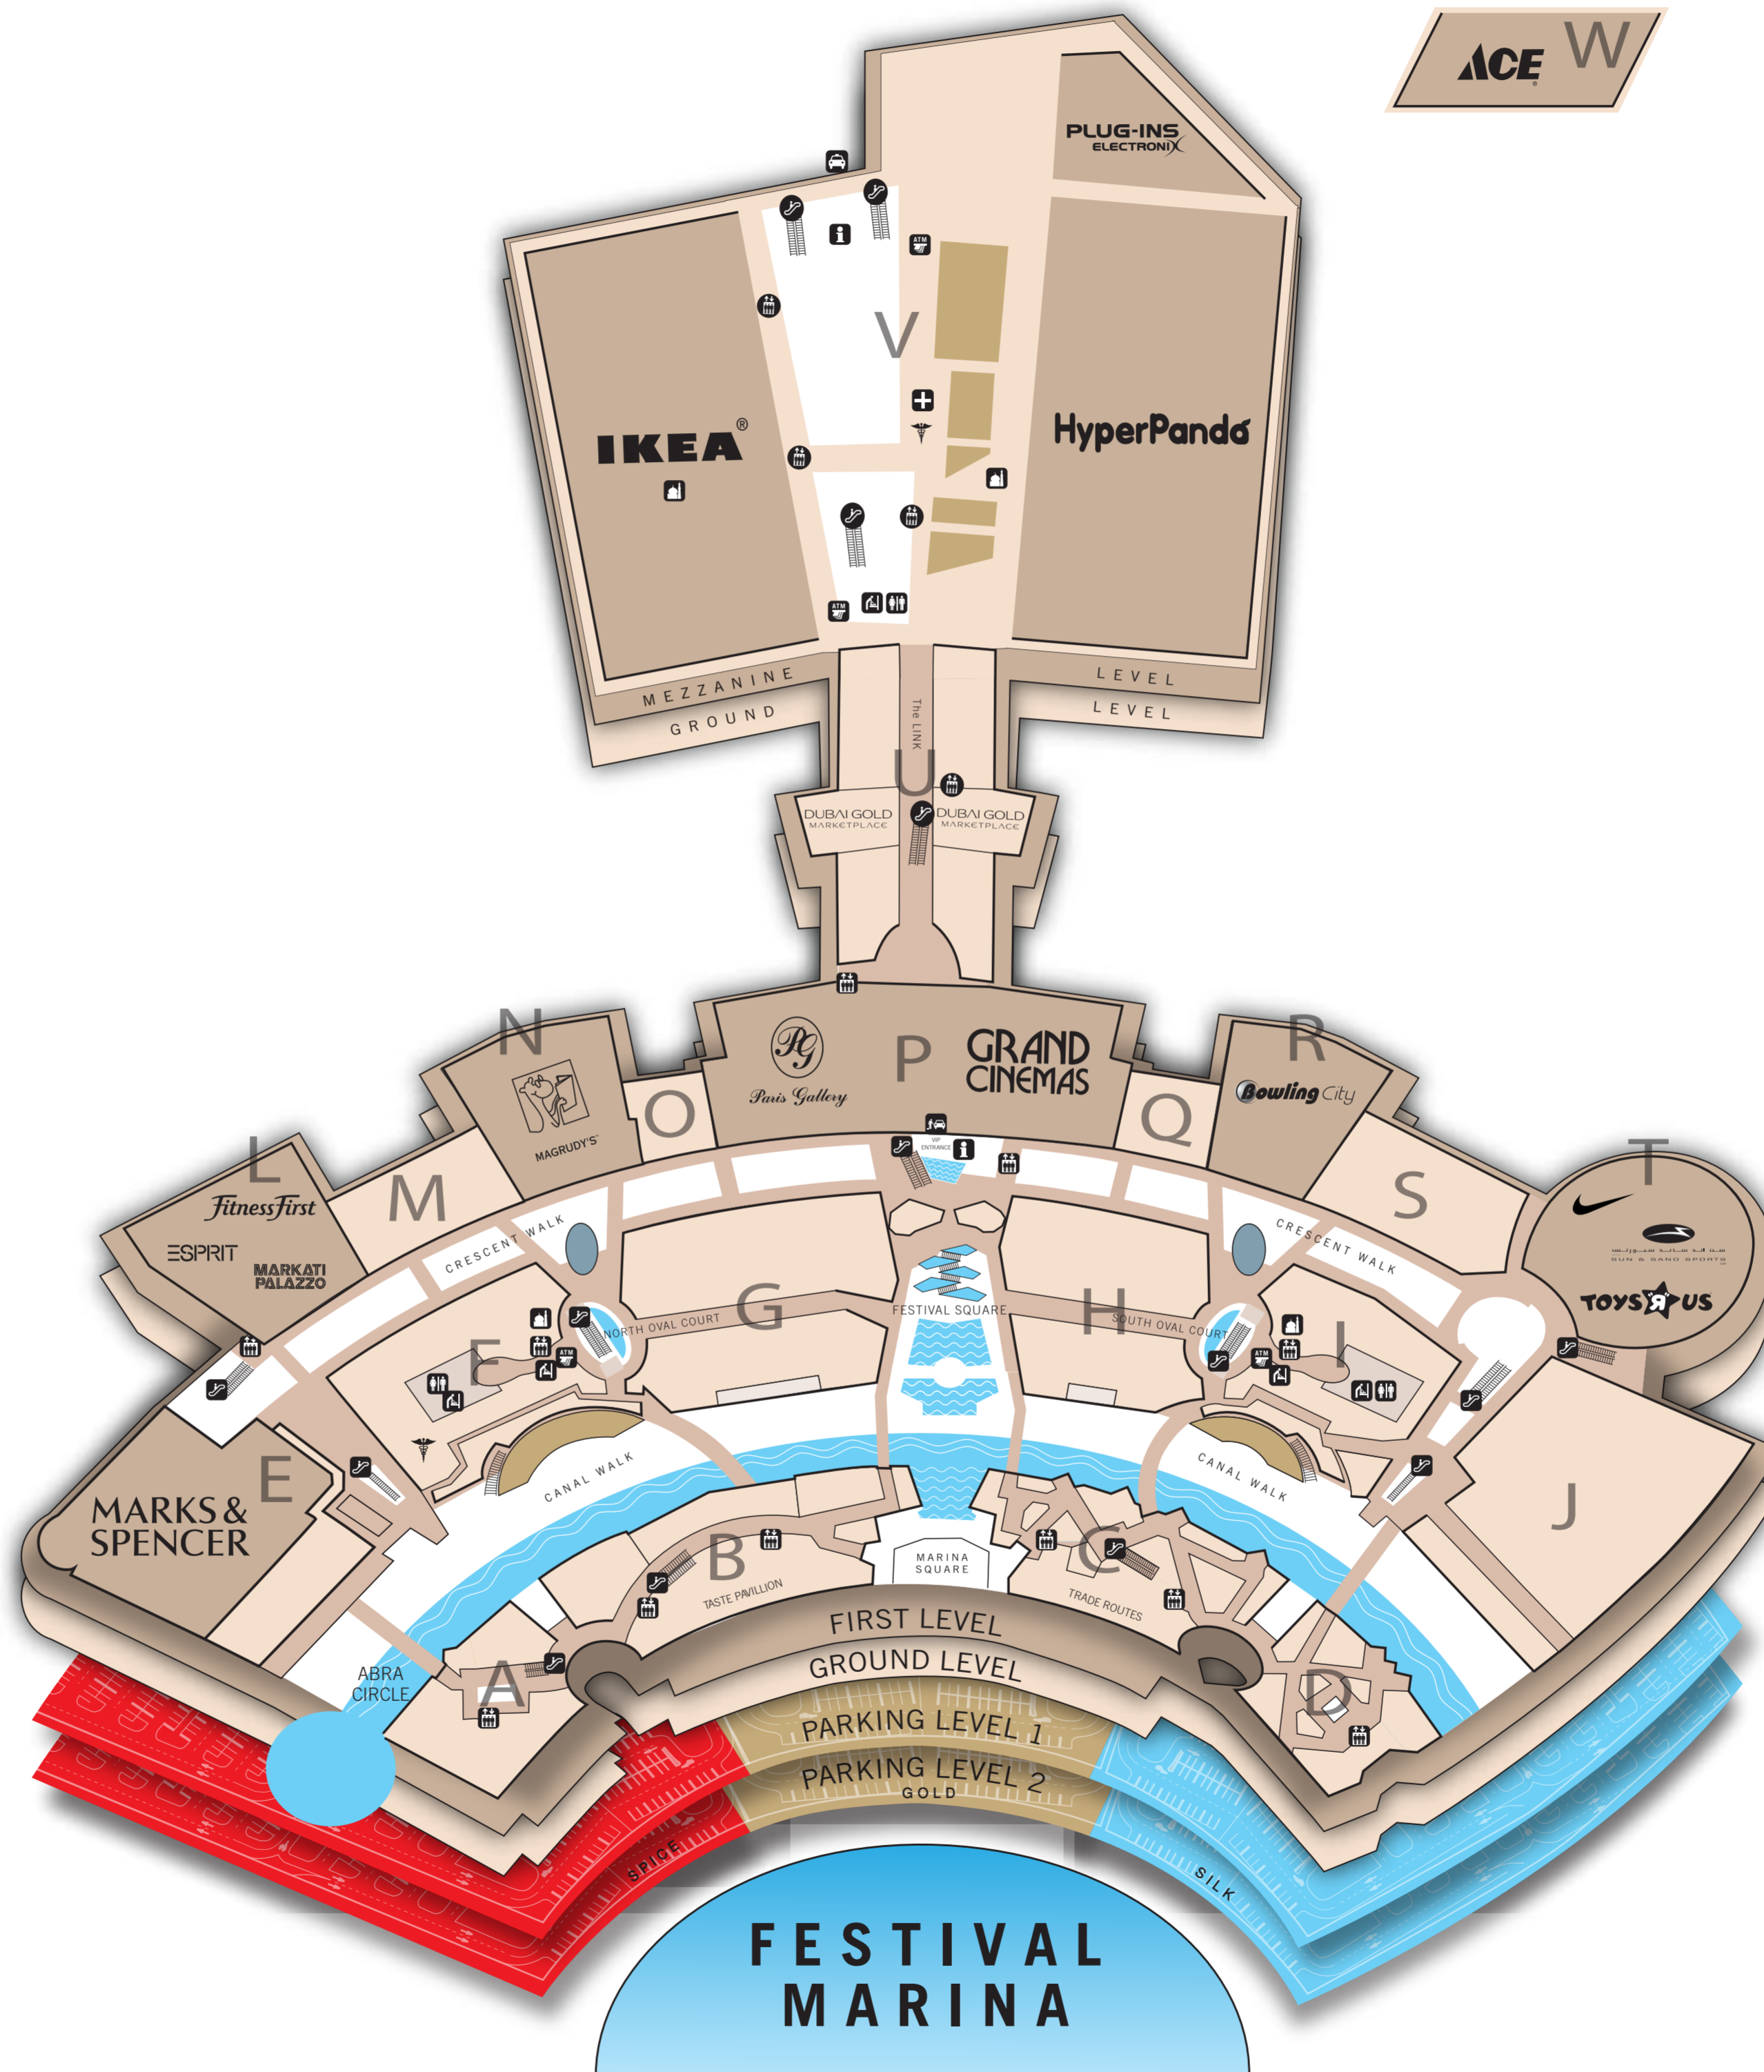

FESTIVAL CENTRE

FIRST LEVEL

MEZZANINE LEVEL

GROUND LEVEL

SKY LEVEL

FIRST LEVEL

GROUND LEVEL

- RESTROOMS
- BABY CHANGING ROOM
- ATM
- ELEVATOR
- ESCALATOR
- PRAYER ROOM
- CONCIERGE DESK
- VALET / CAR WASH
- TAXI DROP OFF / PICK UP
- CLINIC
- PHARMACY